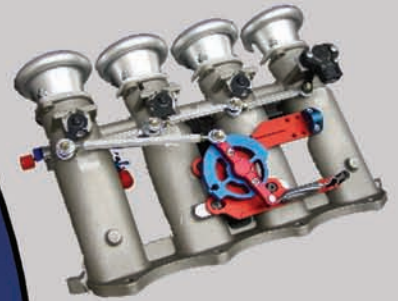

www.redlineweber.com (800) 733-2277 Opt 3

WEBER
CARBURETORS