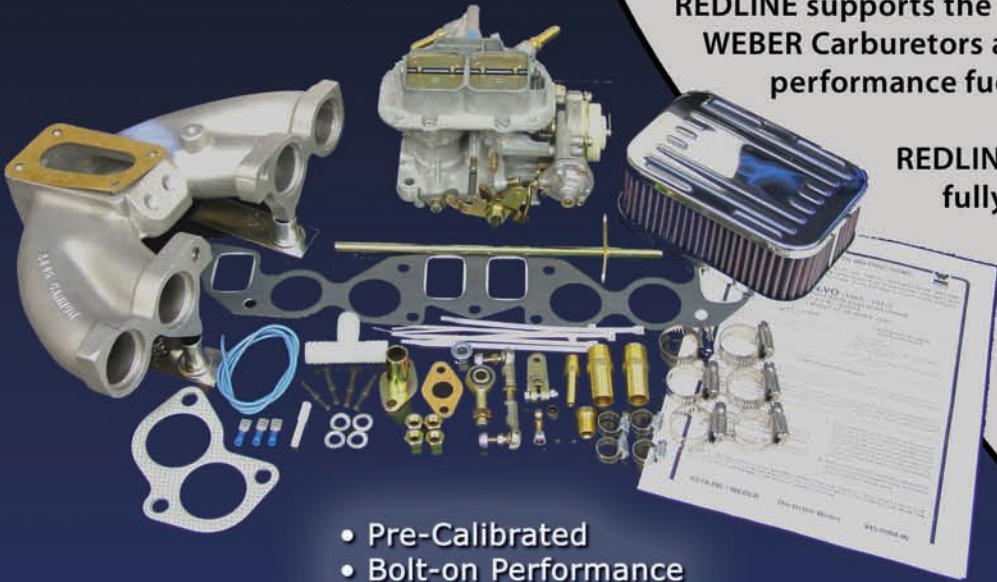

REDLINE

**America's Premier Distributor of Genuine
WEBER Carburetors for Over 30 Years**

REDLINE Conversion Kits

Complete WEBER Carburetor kits with all
required parts - including instructions!

- Pre-Calibrated
- Bolt-on Performance
- Street & Track

REDLINE Fuel Injection Kits

Complete conversion kits with
free tuning software and
documentation

REDLINE has a 30 year history of supplying North America with
genuine WEBER Carburetors along with exclusive REDLINE
conversion kits developed using original WEBER Carburetors.

REDLINE supports the continuing production of genuine
WEBER Carburetors and is a premier source for high
performance fuel management systems.

REDLINE has also developed a complete line of
fully programmable fuel management, fuel
injection and ignition products.