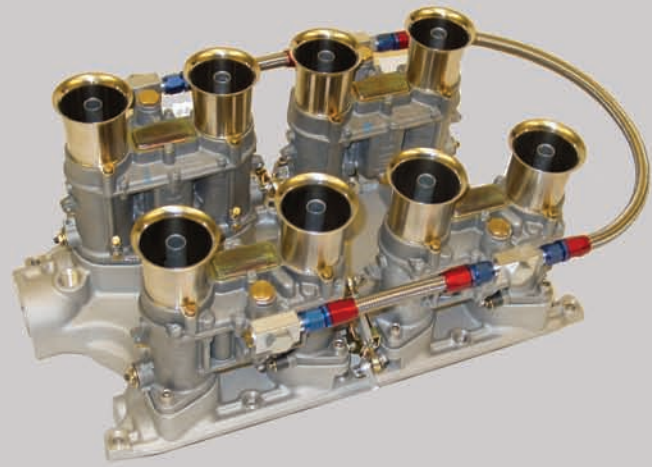

REDLINE

**America's Premier Distributor of Genuine
WEBER Carburetors for Over 30 Years**

REDLINE Conversion Kits

Complete WEBER Carburetor kits with all
required parts - including instructions!

- Pre-Calibrated
- Bolt-on Performance
- Street & Track

REDLINE Fuel Injection Kits

Complete conversion kits with
free tuning software and
documentation

REDLINE has a 30 year history of supplying North America with
genuine WEBER Carburetors along with exclusive REDLINE
conversion kits developed using original WEBER Carburetors.

REDLINE supports the continuing production of genuine
WEBER Carburetors and is a premier source for high
performance fuel management systems.

REDLINE has also developed a complete line of
fully programmable fuel management, fuel
injection and ignition products.